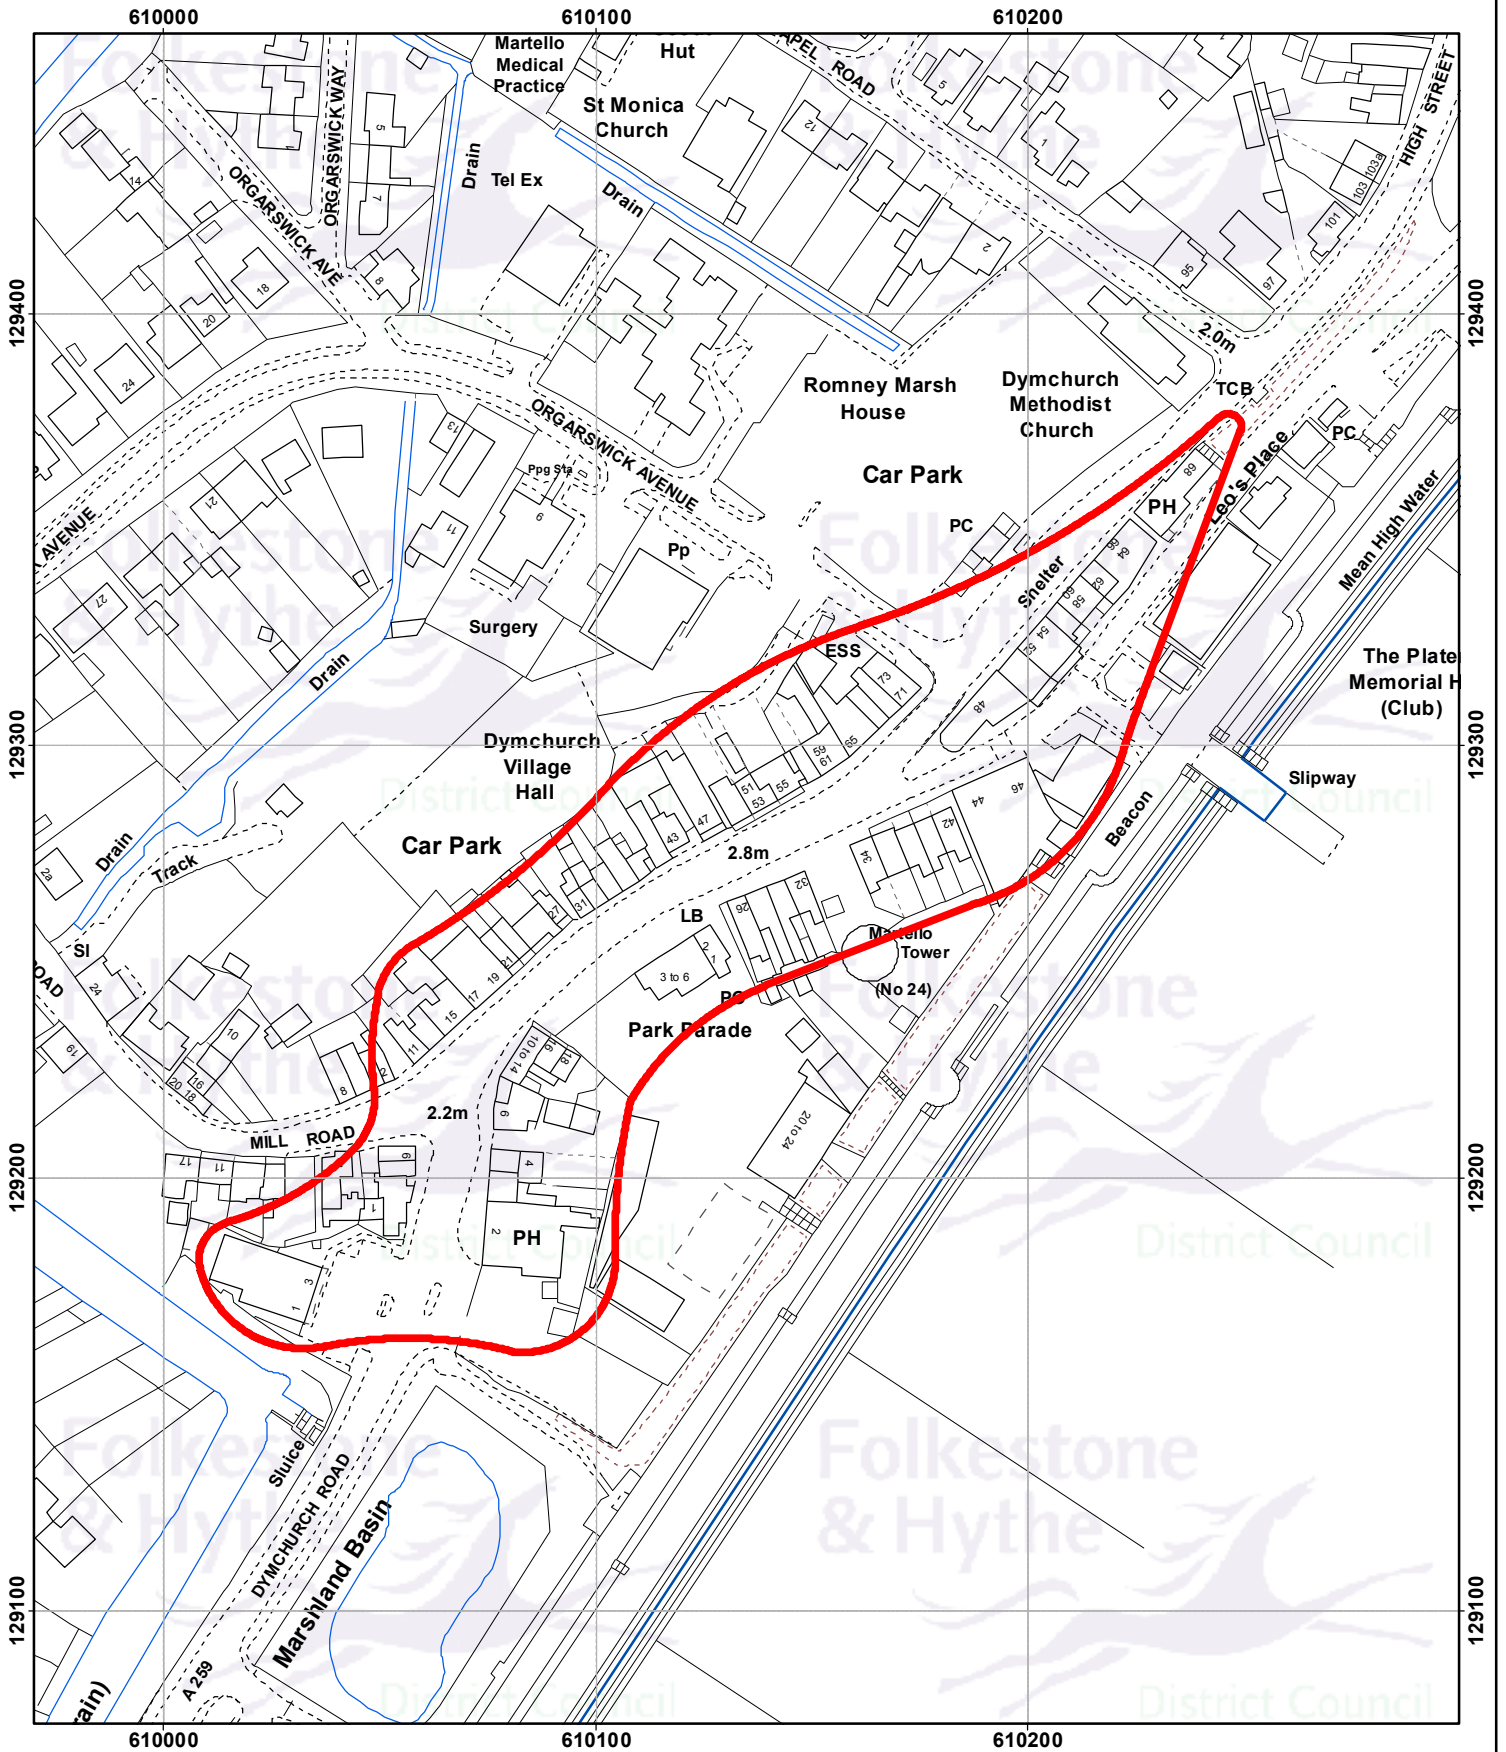

Dymchurch

Drawn date:
25 Sep 2019

Drawn by:
Brian Harper

Drawing ref.
1029/CED/KH

Contains Ordnance Survey data
© Crown copyright and database right
Folkestone & Hythe Council 100019677 - 2019

Drawn at 1:1,750 on A4