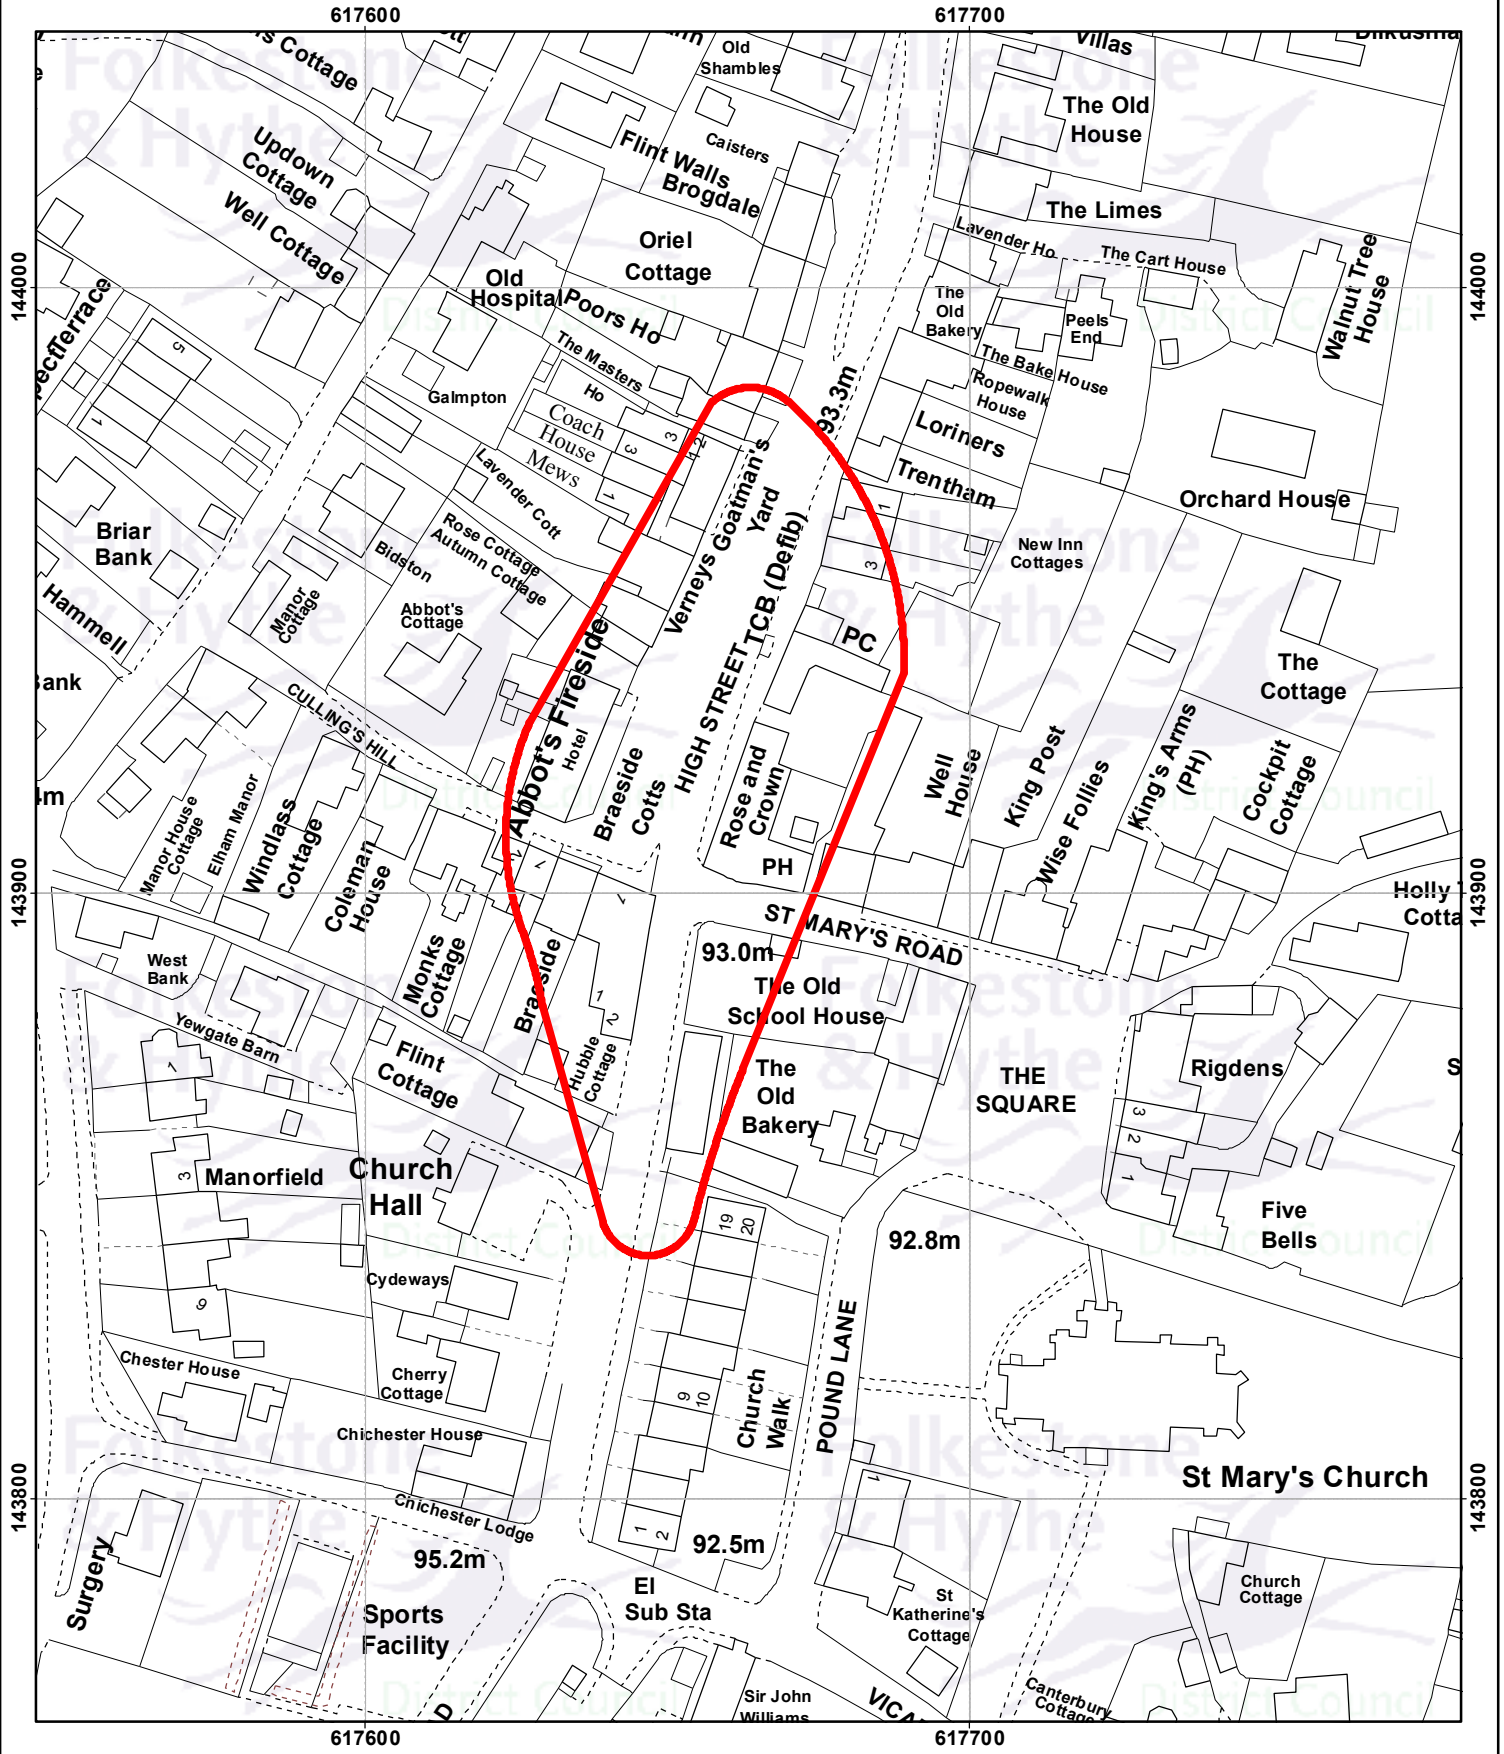

# Elham

Drawn date:  
25 Sep 2019

Drawn by:  
Brian Harper

Drawing ref.  
1743/CED/KH

Contains Ordnance Survey data  
© Crown copyright and database right  
Folkestone & Hythe Council 100019677 - 2019

Drawn at 1:1,250 on A4