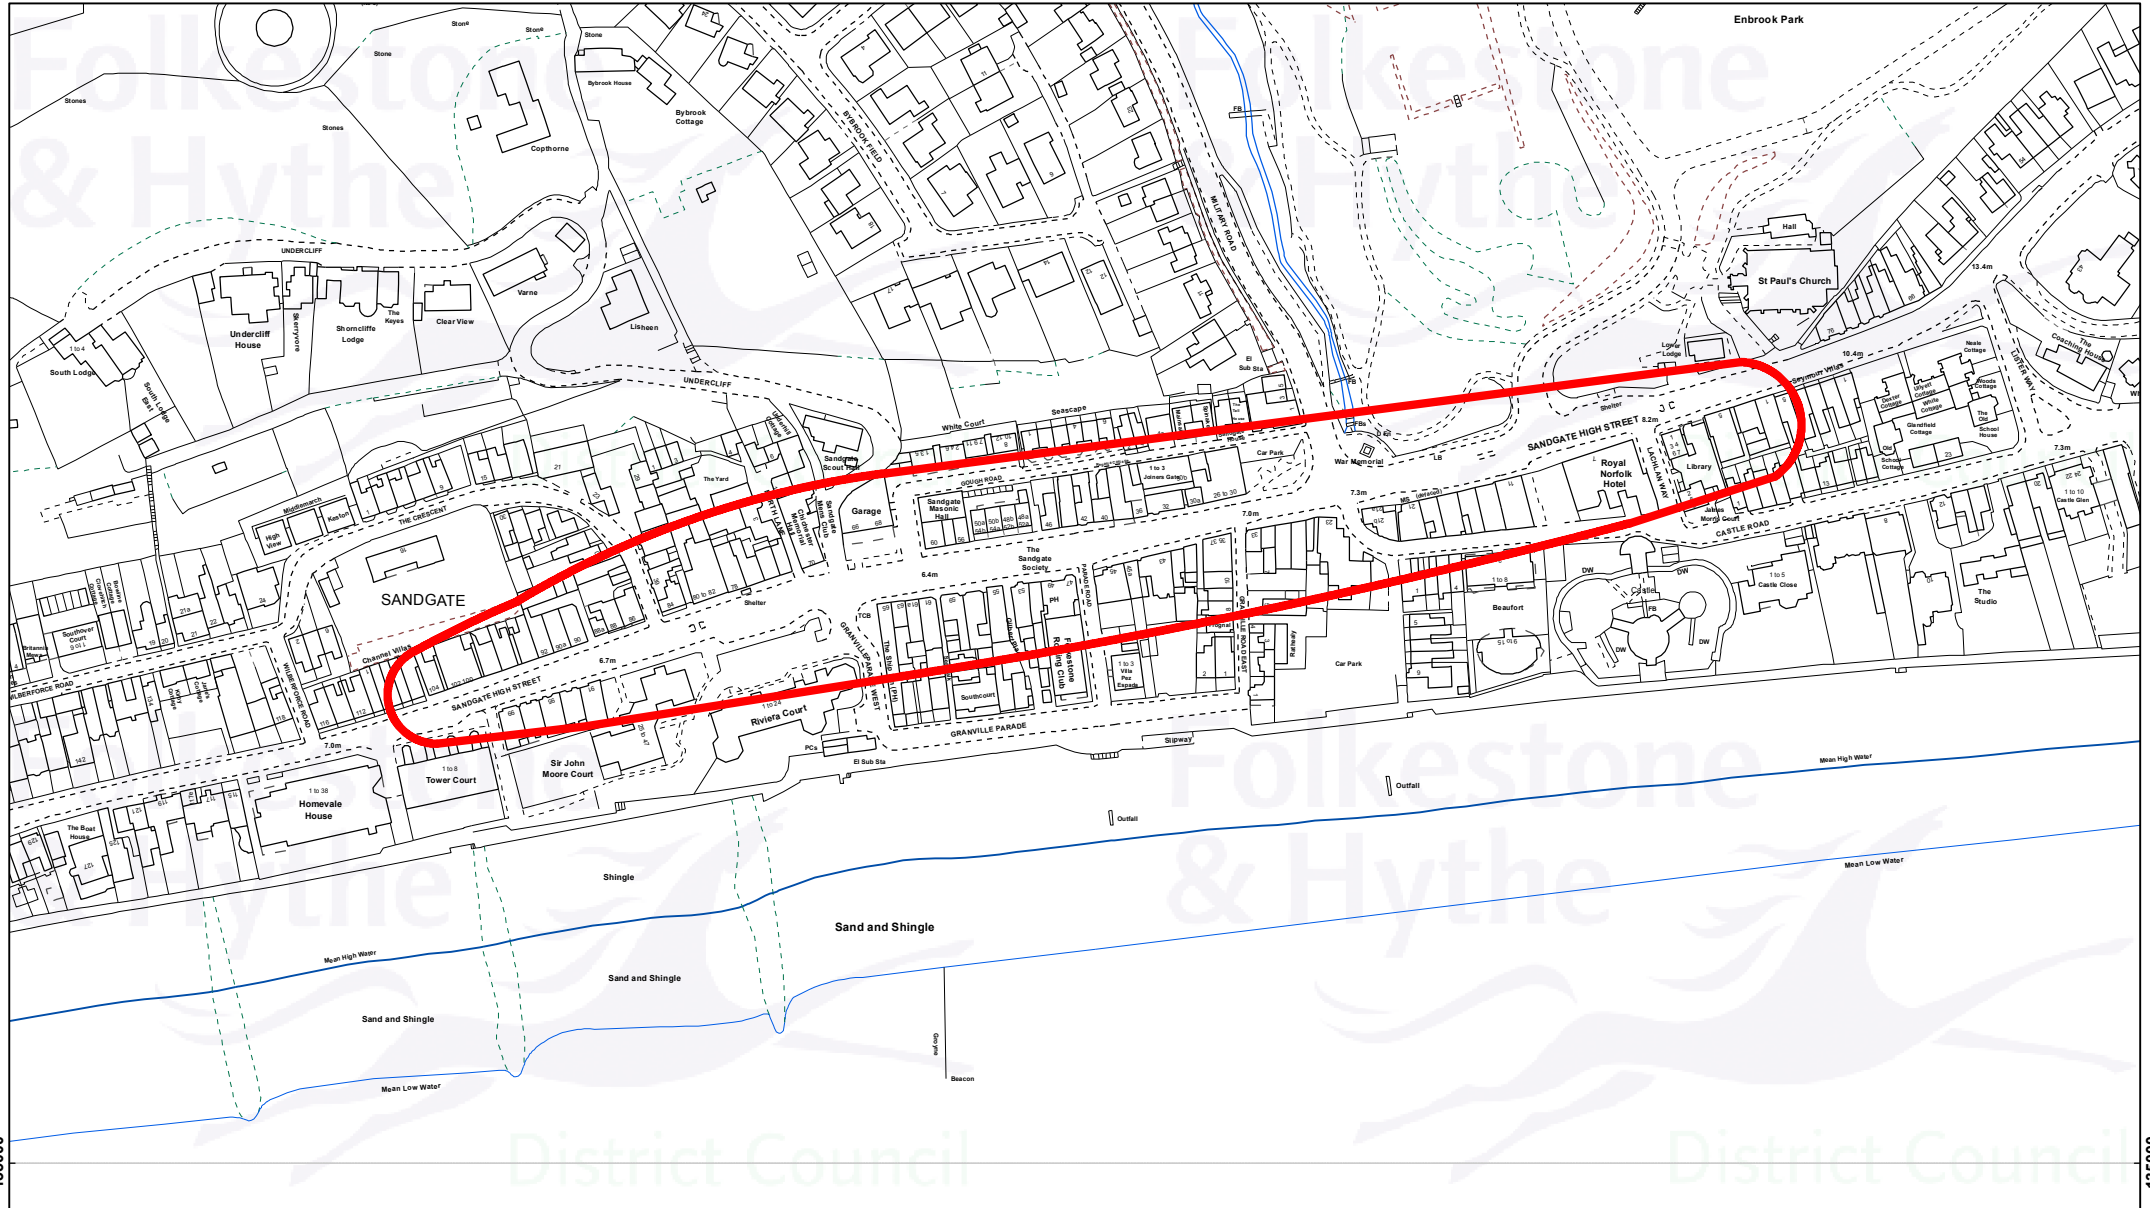

# Sandgate

135000

135000

Drawn date:  
25 Sep 2019  
Drawn by:  
Brian Harper  
Drawing ref:  
2035/CED/KH

Contains Ordnance Survey data  
© Crown copyright and database right  
Folkestone & Hythe District Council 100019677 - 2019